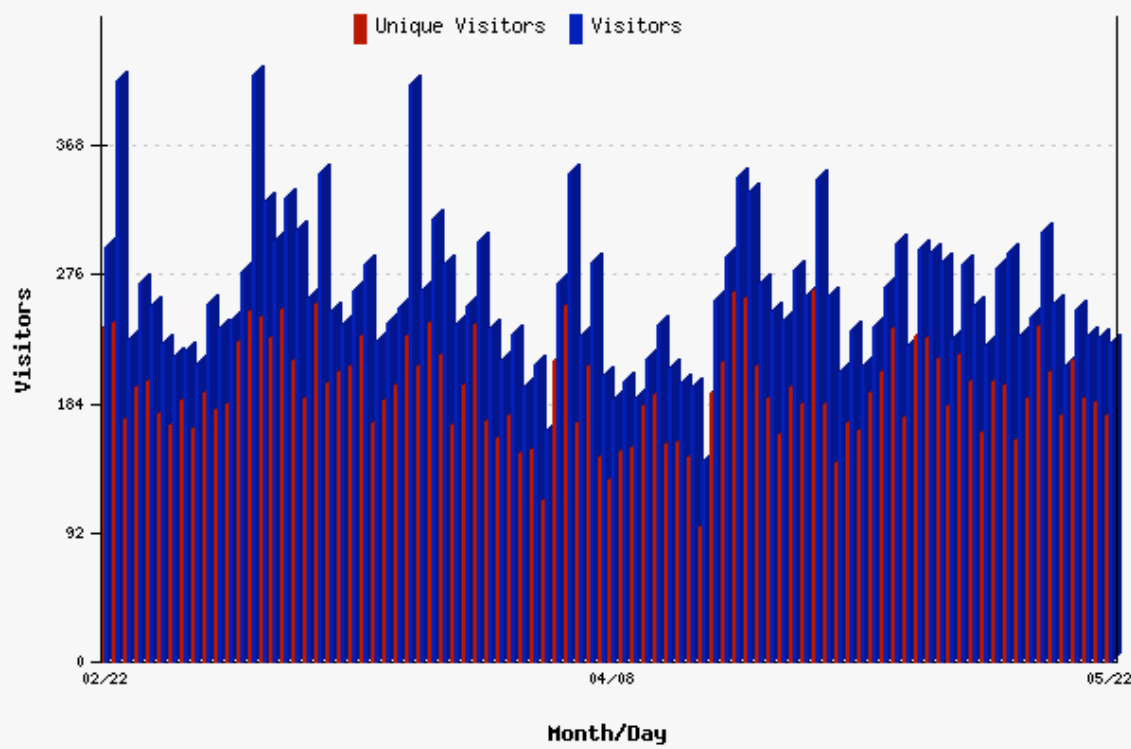

Report created by Traffic Facts for <http://www.art-care.com> on 05-23-06

The Visitor Report shows the numbers of unique and total visitors to the site, thus providing an overview of site traffic for the selected period of time.

Visitors

Date	Unique Visitors	Visitors
Feb 22, 2006	238	295
Feb 23, 2006	241	414
Feb 24, 2006	172	229
Feb 25, 2006	195	270
Feb 26, 2006	199	254
Feb 27, 2006	177	226
Feb 28, 2006	169	217
Mar 01, 2006	186	221
Mar 02, 2006	166	212
Mar 03, 2006	191	255
Mar 04, 2006	179	237
Mar 05, 2006	184	243
Mar 06, 2006	228	278
Mar 07, 2006	249	418
Mar 08, 2006	246	328
Mar 09, 2006	231	300
Mar 10, 2006	251	331
Mar 11, 2006	215	308
Mar 12, 2006	187	259
Mar 13, 2006	255	348