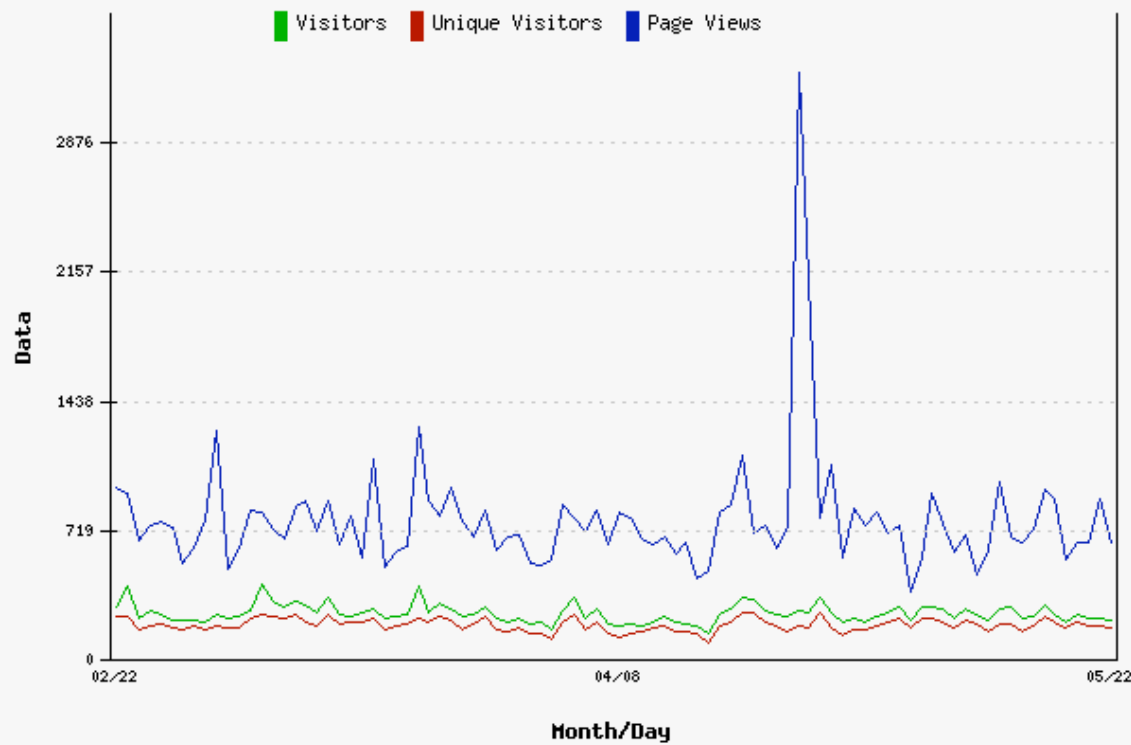

The Summary Report provides an overview of the number of visitors to the site - unique and total visitors - and overall number of pages viewed by those visitors within a given period of time.

Summary

Date	Visitors	Unique Visitors	Page Views
Feb 22, 2006	295	238	963
Feb 23, 2006	414	241	931
Feb 24, 2006	229	172	662
Feb 25, 2006	270	195	752
Feb 26, 2006	254	199	773
Feb 27, 2006	226	177	738
Feb 28, 2006	217	169	542
Mar 01, 2006	221	186	627
Mar 02, 2006	212	166	783
Mar 03, 2006	255	191	1,277
Mar 04, 2006	237	179	504
Mar 05, 2006	243	184	617
Mar 06, 2006	278	228	833
Mar 07, 2006	418	249	822
Mar 08, 2006	328	246	729
Mar 09, 2006	300	231	677
Mar 10, 2006	331	251	849
Mar 11, 2006	308	215	889
Mar 12, 2006	259	187	713

Date	Unique Visitors	Visitors
Apr 25, 2006	183	260
Apr 26, 2006	265	344
Apr 27, 2006	183	261
Apr 28, 2006	142	206
Apr 29, 2006	170	236
Apr 30, 2006	165	211
May 01, 2006	192	239
May 02, 2006	206	267
May 03, 2006	237	298
May 04, 2006	174	225
May 05, 2006	232	294
May 06, 2006	231	292
May 07, 2006	216	284
May 08, 2006	182	230
May 09, 2006	219	283
May 10, 2006	200	253
May 11, 2006	163	225
May 12, 2006	200	281
May 13, 2006	197	292
May 14, 2006	158	232
May 15, 2006	188	245
May 16, 2006	239	306
May 17, 2006	207	255
May 18, 2006	175	211
May 19, 2006	214	251
May 20, 2006	188	232
May 21, 2006	185	231
May 22, 2006	175	226
Total	17,511	23,278